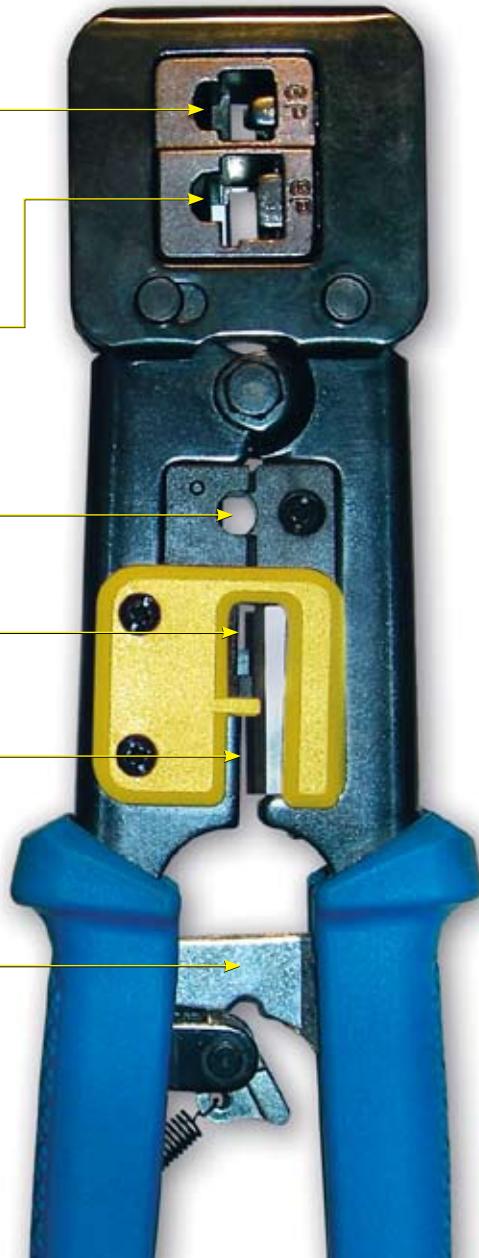

EZ-RJPRO HD Crimp Tool

Designed to crimp EZ-RJ45's on the big stuff!

Perfect for Cat5e, CAT6 & Cat5e/Cat6 shielded cables.

EZ-RJPRO™ HD Crimp Tool

Designed for the professional installer with a ratcheted, high leverage, ultra stable platform for consistent, repeatable terminations. Crimp cables with larger jacket and conductor OD's and be assured that every termination will meet FCC specifications.

Compatible with all EZ-RJ45® and EZ-RJ12/11 connectors as well as all standard modular plugs, except AMP.

- Zero flex frame prevents torque loss during the crimping cycle
- Tool steel die head assembly provides 360° of connector support during crimp
- Clean, ultra flush trim on the EZ-RJ45® extended conductors
- Expanded surface area on contact drivers delivers full, uniform crimp force
- Built in wire cutter and strippers

Marking/Packaging

- Clamshell(C) or boxed

Technical Data

- Dimensions: 8 ½" X 2 ½"
- Weight: 1 lb. 2.3 oz

Ordering Information

Description	P/N	UPC CODE
EZ-RJPRO™ HD Crimp Tool	100054C	899740002203
Replacement Blade Set	100054BL	899740002623
<small>Under Guard Blades (2/Set) and EZ-RJ45 & RJ12/11 Blades (1 each) 4 pc/Clamshell</small>		

Round Cable Stripper

Flat Cable Stripper

Cable Cutter

Ratchet Mechanism with Quick Release

Connectors You May Need

EZ-RJ45® Cat 5/5e Connector

Part #	Description
100003C	EZ-RJ45 Connectors, 50 Pc. Clamshell
100003B	EZ-RJ45 Connectors, 100 Pc. Box
105003	EZ-RJ45 Connectors, Bulk Package, 500 Pc. Min.
100015	EZ-RJ45 Connectors, 15 Pc. Clamshell